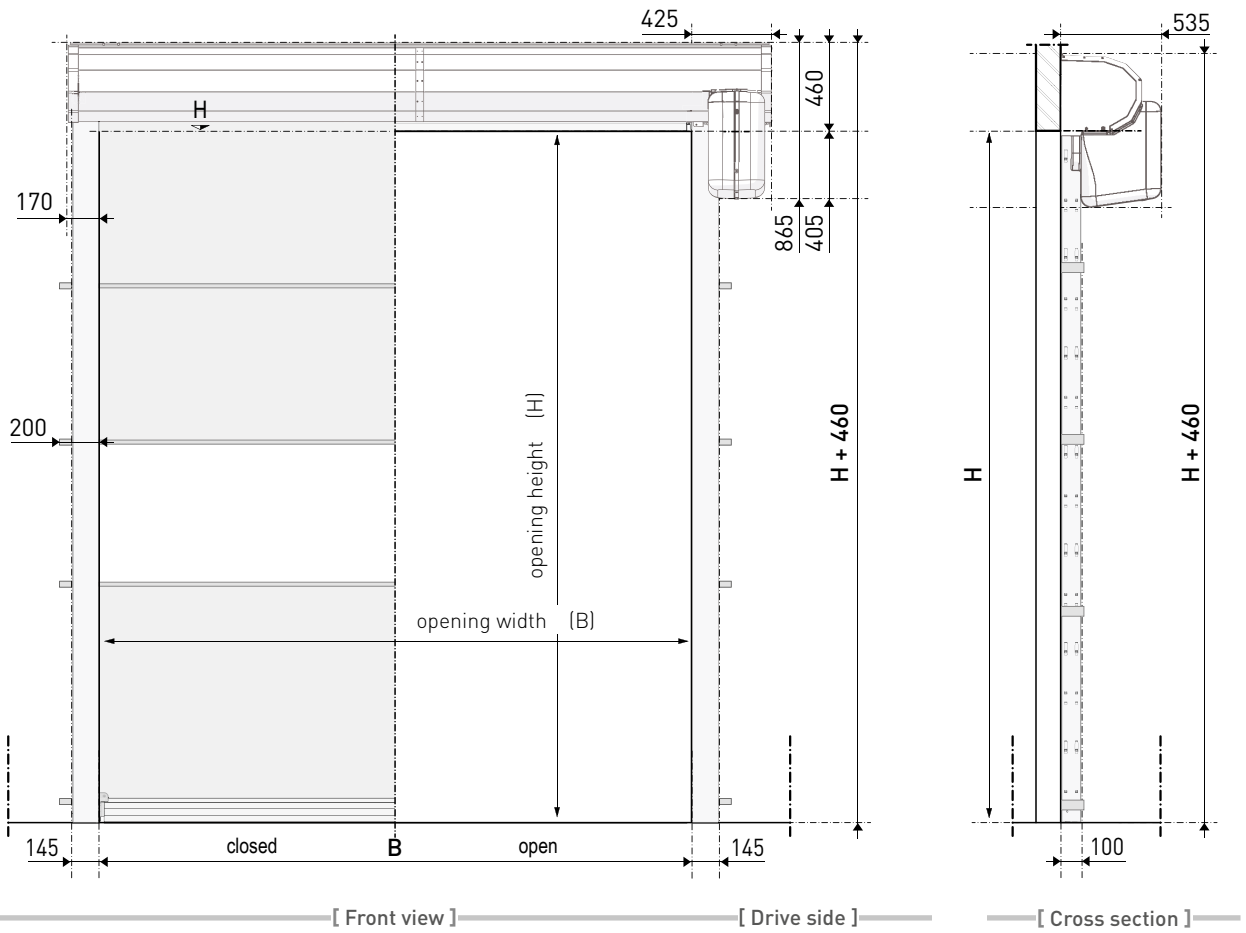

Right side drive

Dimensions

Installation requirements